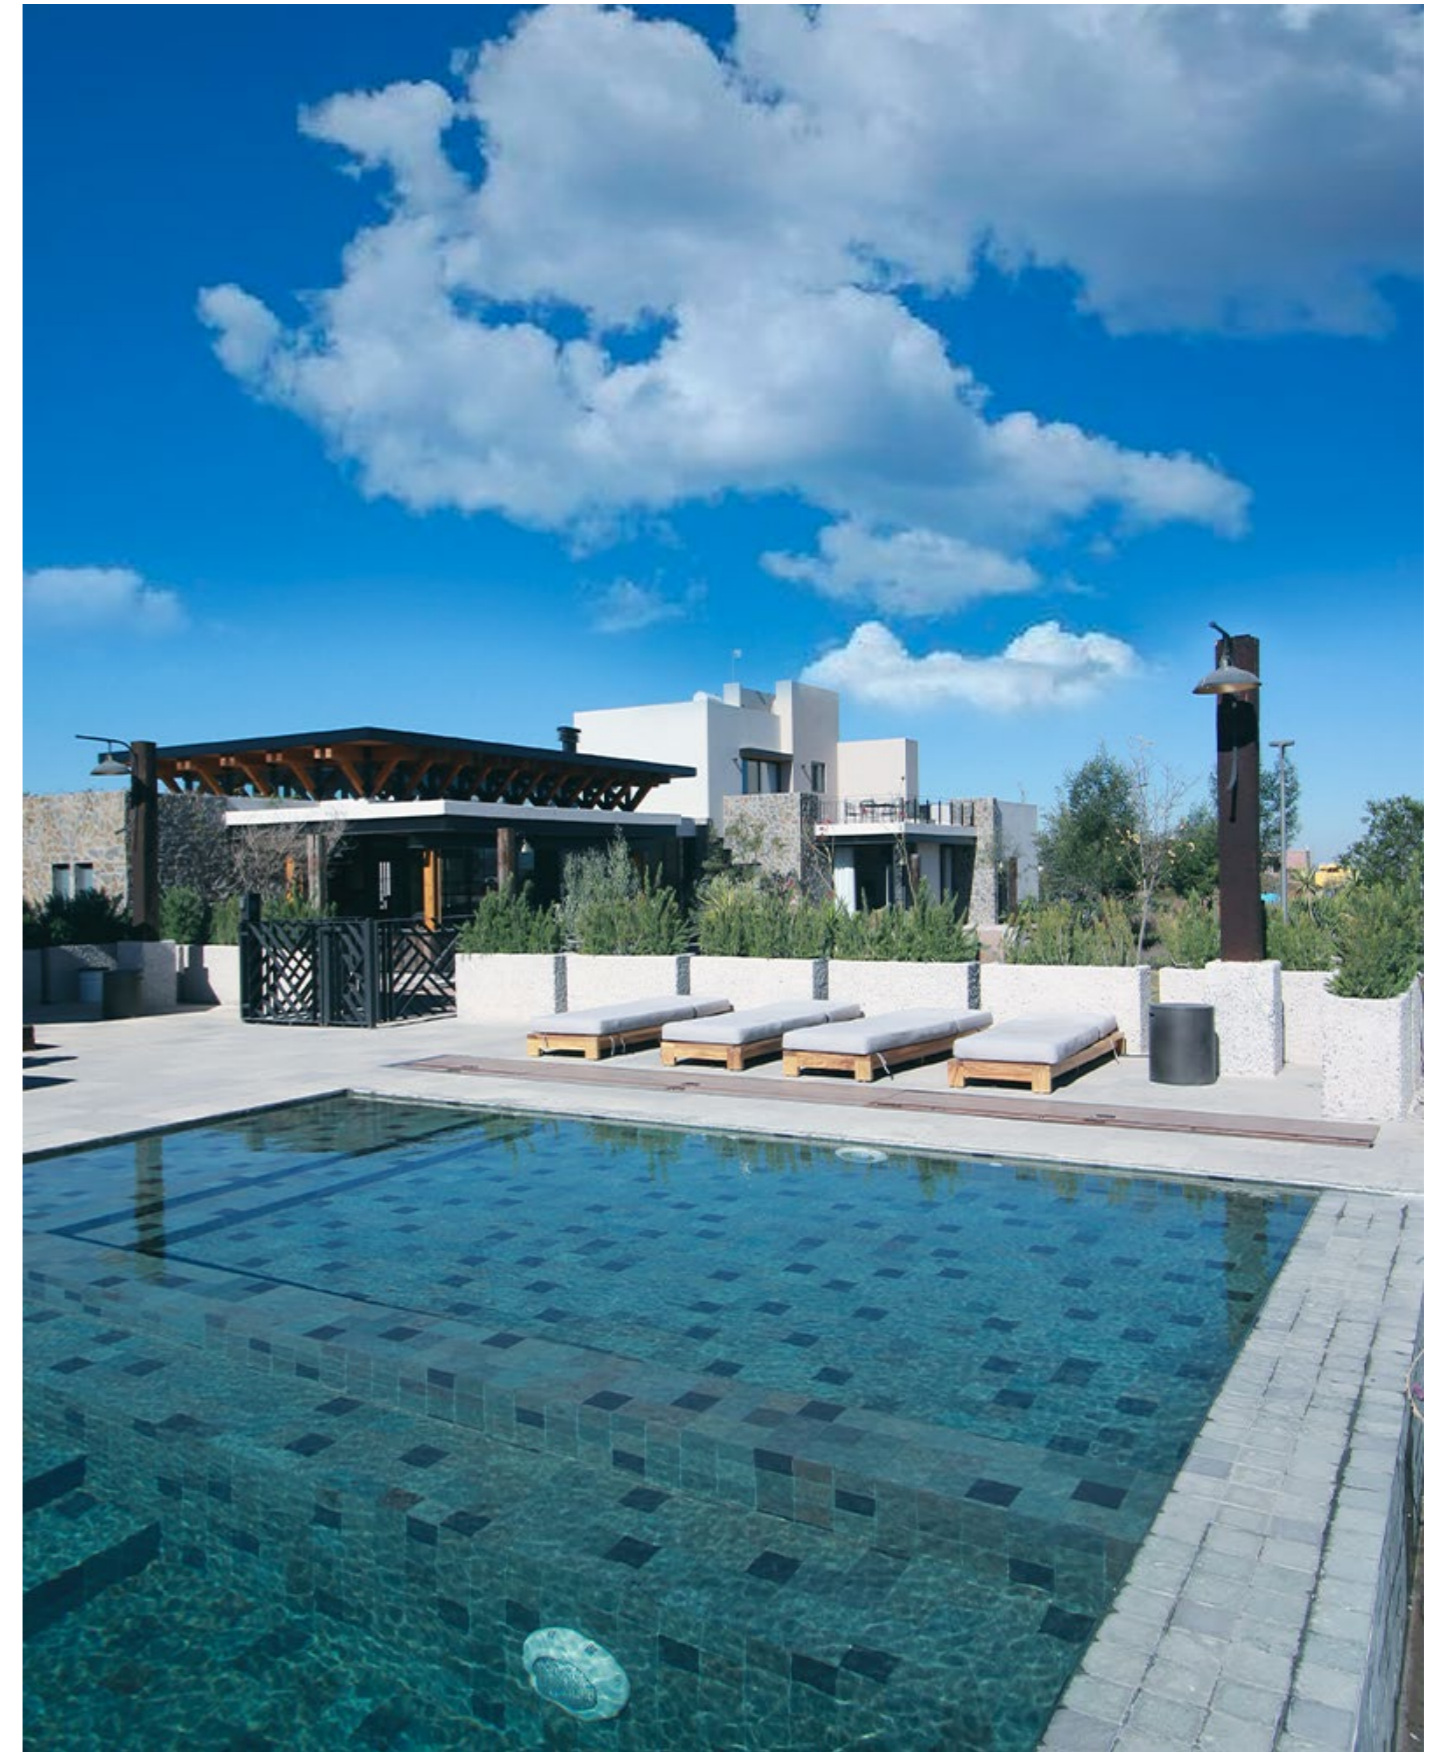

ROOF GARDEN

ROOF GARDEN

Disfruta lo mejor de San Miguel de Allende desde el Roof Garden de nuestra Casa Club, el lugar ideal para vivir increíbles experiencias.

Enjoy the best of San Miguel de Allende from the Roof Garden of our Club house, a dream place to live incredible experiences.

ALBERCA

SWIMMING POOL

Nuestra alberca hará que te transportes a Bali, Indonesia. Ha sido cuidadosamente diseñada, creando un ambiente zen; que te proporcionará paz, tranquilidad y descanso.

Our pool will transport you to Bali, Indonesia. It has been carefully designed, creating a Zen atmosphere that will transmit peace, calmness, and rest.

An excellent space to enjoy with your family, this zone have pergolas.

CICLOVÍA Y JOGGING TRACK

BIKING AND JOGGING TRACK

Recorre con tu familia la ciclovía de más de 1.5 km de longitud.

Go with your family on our track of more than 1.5km.